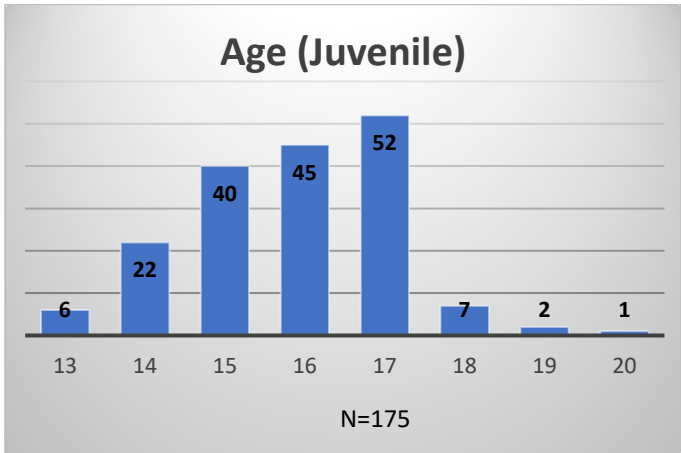

Daily Data Dashboard – November 13, 2023
Demographics for JTDC Population
Monday Morning Midnight Count

Total # of probation Involved youth¹: 1,316

¹ Probation Active: Any youth who is pending sentencing with an active social history, has been formally placed on probation or supervision with Cook County Juvenile Probation on the date of the report.