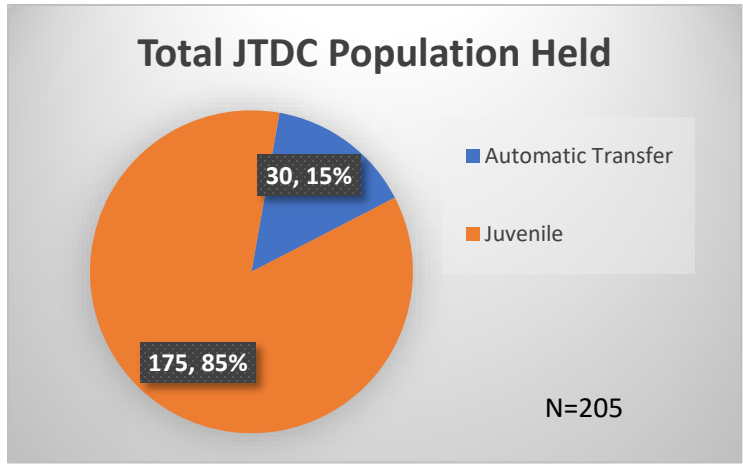

Daily Data Dashboard – November 13, 2023
Demographics for JTDC Population
Monday Morning Midnight Count

Total # of probation Involved youth¹: 1,316

¹ Probation Active: Any youth who is pending sentencing with an active social history, has been formally placed on probation or supervision with Cook County Juvenile Probation on the date of the report.