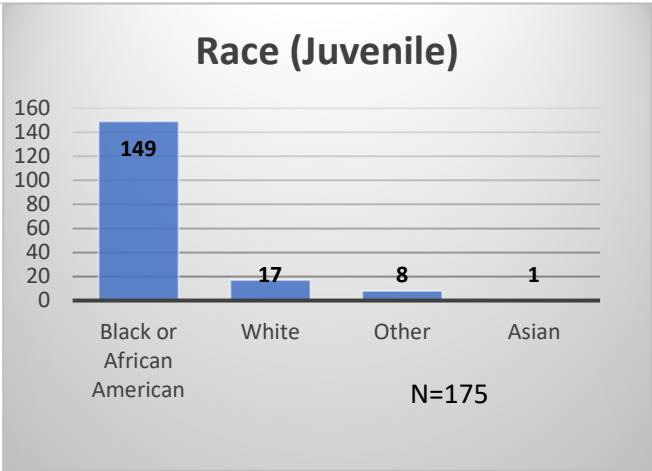

Daily Data Dashboard – November 13, 2023
Demographics for JTDC Population
Monday Morning Midnight Count

Data sources: cFive Supervisor – Probation Population and RMIS – JTDC Population