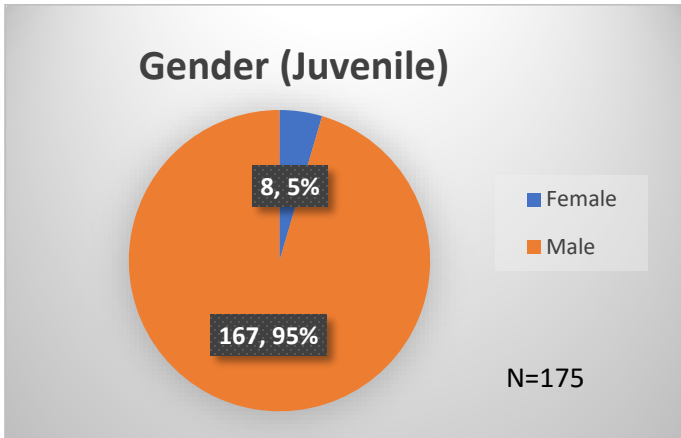

Daily Data Dashboard – November 13, 2023
Demographics for JTDC Population
Monday Morning Midnight Count

Total # of probation Involved youth¹: 1,316

¹ Probation Active: Any youth who is pending sentencing with an active social history, has been formally placed on probation or supervision with Cook County Juvenile Probation on the date of the report.