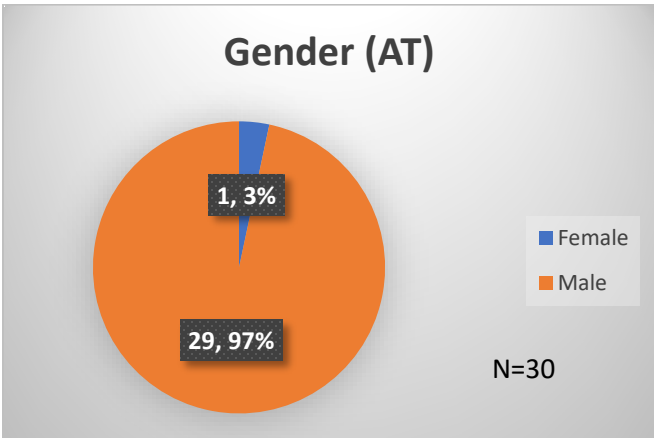

Daily Data Dashboard – November 13, 2023
Demographics for JTDC Population
Monday Morning Midnight Count

Total # of probation Involved youth¹: 1,316

¹ Probation Active: Any youth who is pending sentencing with an active social history, has been formally placed on probation or supervision with Cook County Juvenile Probation on the date of the report.