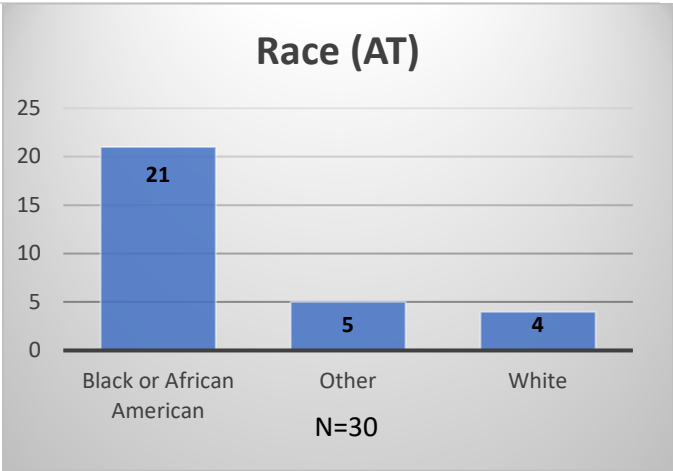

Daily Data Dashboard – November 13, 2023
Demographics for JTDC Population
Monday Morning Midnight Count

Data sources: cFive Supervisor – Probation Population and RMIS – JTDC Population