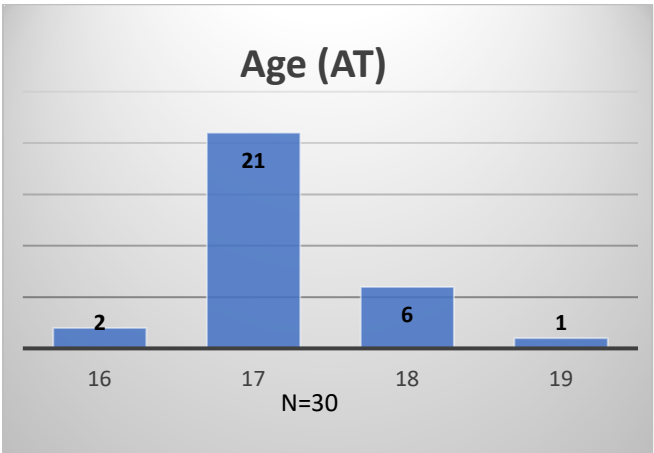

Daily Data Dashboard – November 13, 2023
Demographics for JTDC Population
Monday Morning Midnight Count

Total # of probation Involved youth¹: 1,316

¹ Probation Active: Any youth who is pending sentencing with an active social history, has been formally placed on probation or supervision with Cook County Juvenile Probation on the date of the report.